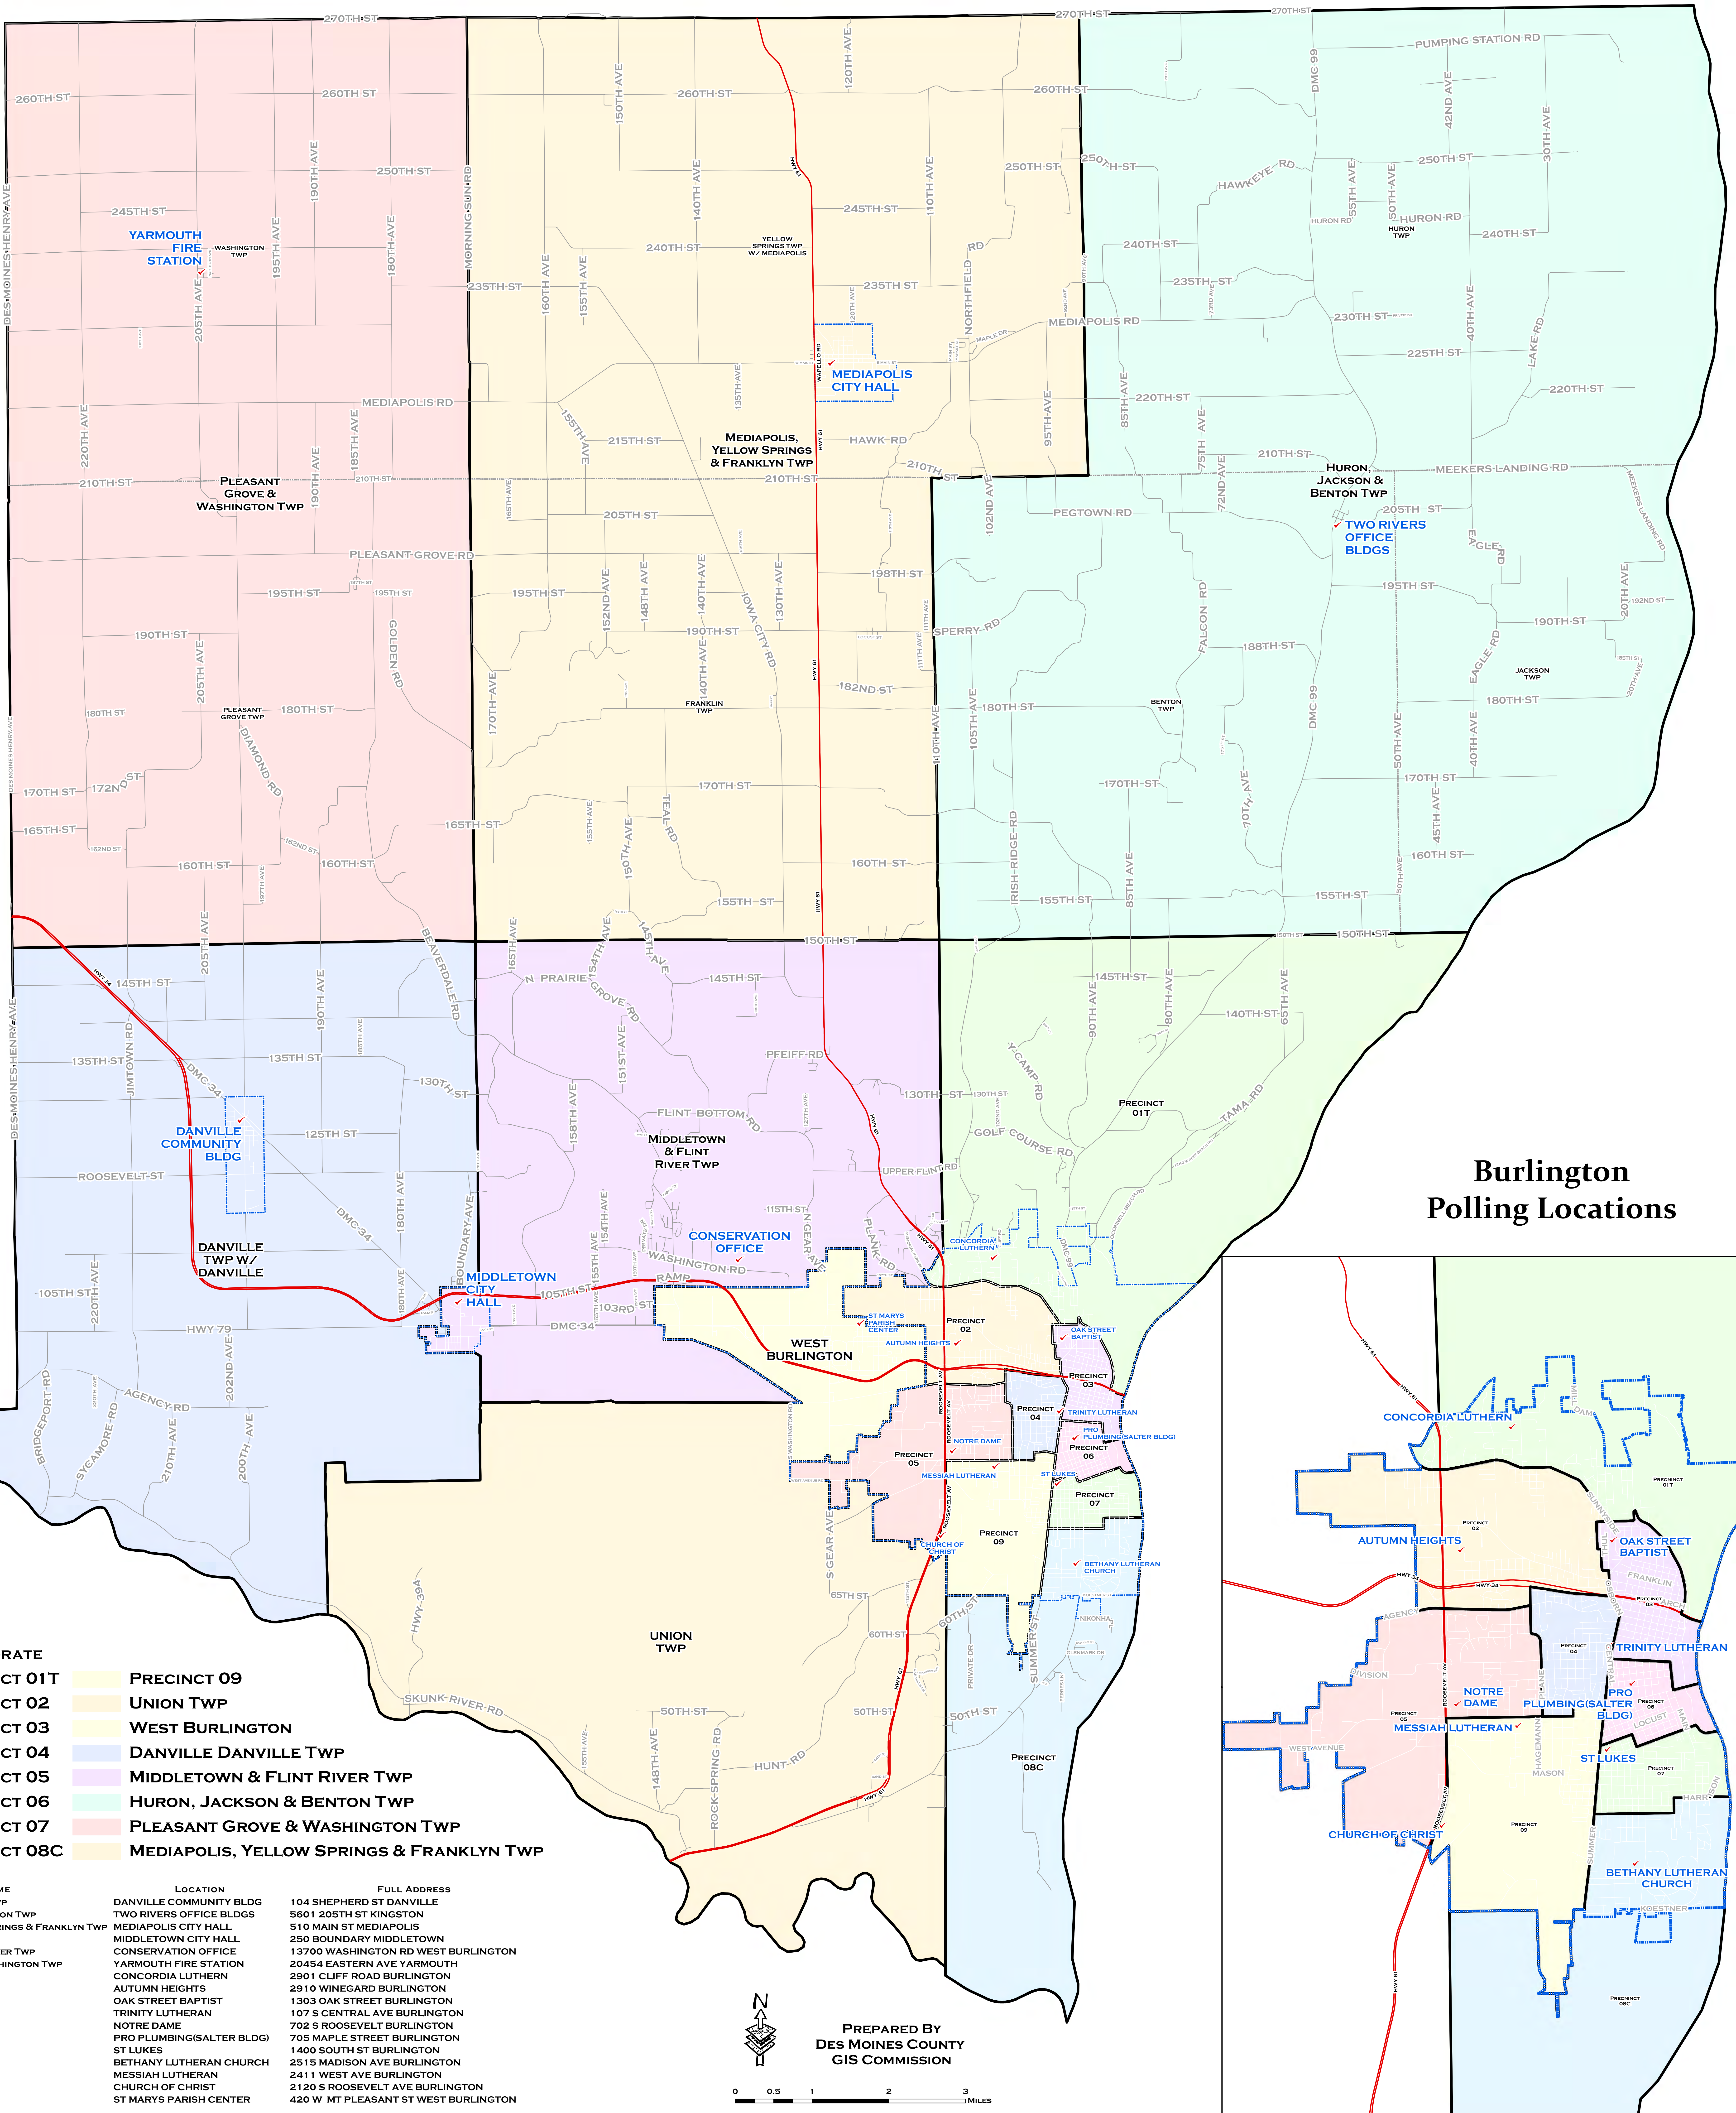

Des Moines County Polling Locations

Burlington Polling Locations

NAME	LOCATION	FULL ADDRESS
DANVILLE & DANVILLE TWP	DANVILLE COMMUNITY BLDG	5601 205TH ST DANVILLE
HURON, JACKSON & BENTON TWP	TWO RIVERS OFFICE BLDGS	510 MAIN ST MEDIA POLIS
MEDIA POLIS, YELLOW SPRINGS & FRANKLYN TWP	MEDIA POLIS CITY HALL	250 BOUNDARY MIDDLETOWN
MIDDLETOWN	MIDDLETOWN CITY HALL	13700 WASHINGTON RD WEST BURLINGTON
MIDDLETOWN & FLINT RIVER TWP	CONSERVATION OFFICE	13700 WASHINGTON RD WEST BURLINGTON
PLEASANT GROVE & WASHINGTON TWP	YARMOUTH FIRE STATION	20454 EASTERN AVE YARMOUTH
PRECINCT 01T	CONCORDIA LUTHERAN	2901 CLIFF ROAD BURLINGTON
PRECINCT 02	AUTUMN HEIGHTS	2910 WINEGARD BURLINGTON
PRECINCT 03	OAK STREET BAPTIST	1303 OAK STREET BURLINGTON
PRECINCT 04	TRINITY LUTHERAN	107 S CENTRAL AVE BURLINGTON
PRECINCT 05	NOTRE DAME	702 S ROOSEVELT BURLINGTON
PRECINCT 06	PRO PLUMBING(SALTER BLDG)	705 MAPLE STREET BURLINGTON
PRECINCT 07	ST LUKES	1400 SOUTH ST BURLINGTON
PRECINCT 08C	BETHANY LUTHERAN CHURCH	2515 MADISON AVE BURLINGTON
PRECINCT 09	MESSIAH LUTHERAN	2411 WEST AVE BURLINGTON
UNION TWP	CHURCH OF CHRIST	2120 S ROOSEVELT AVE BURLINGTON
WEST BURLINGTON	ST MARYS PARISH CENTER	420 W MT PLEASANT ST WEST BURLINGTON

PREPARED BY
DES MOINES COUNTY
GIS COMMISSION

0 0.5 1 2 3
MILES