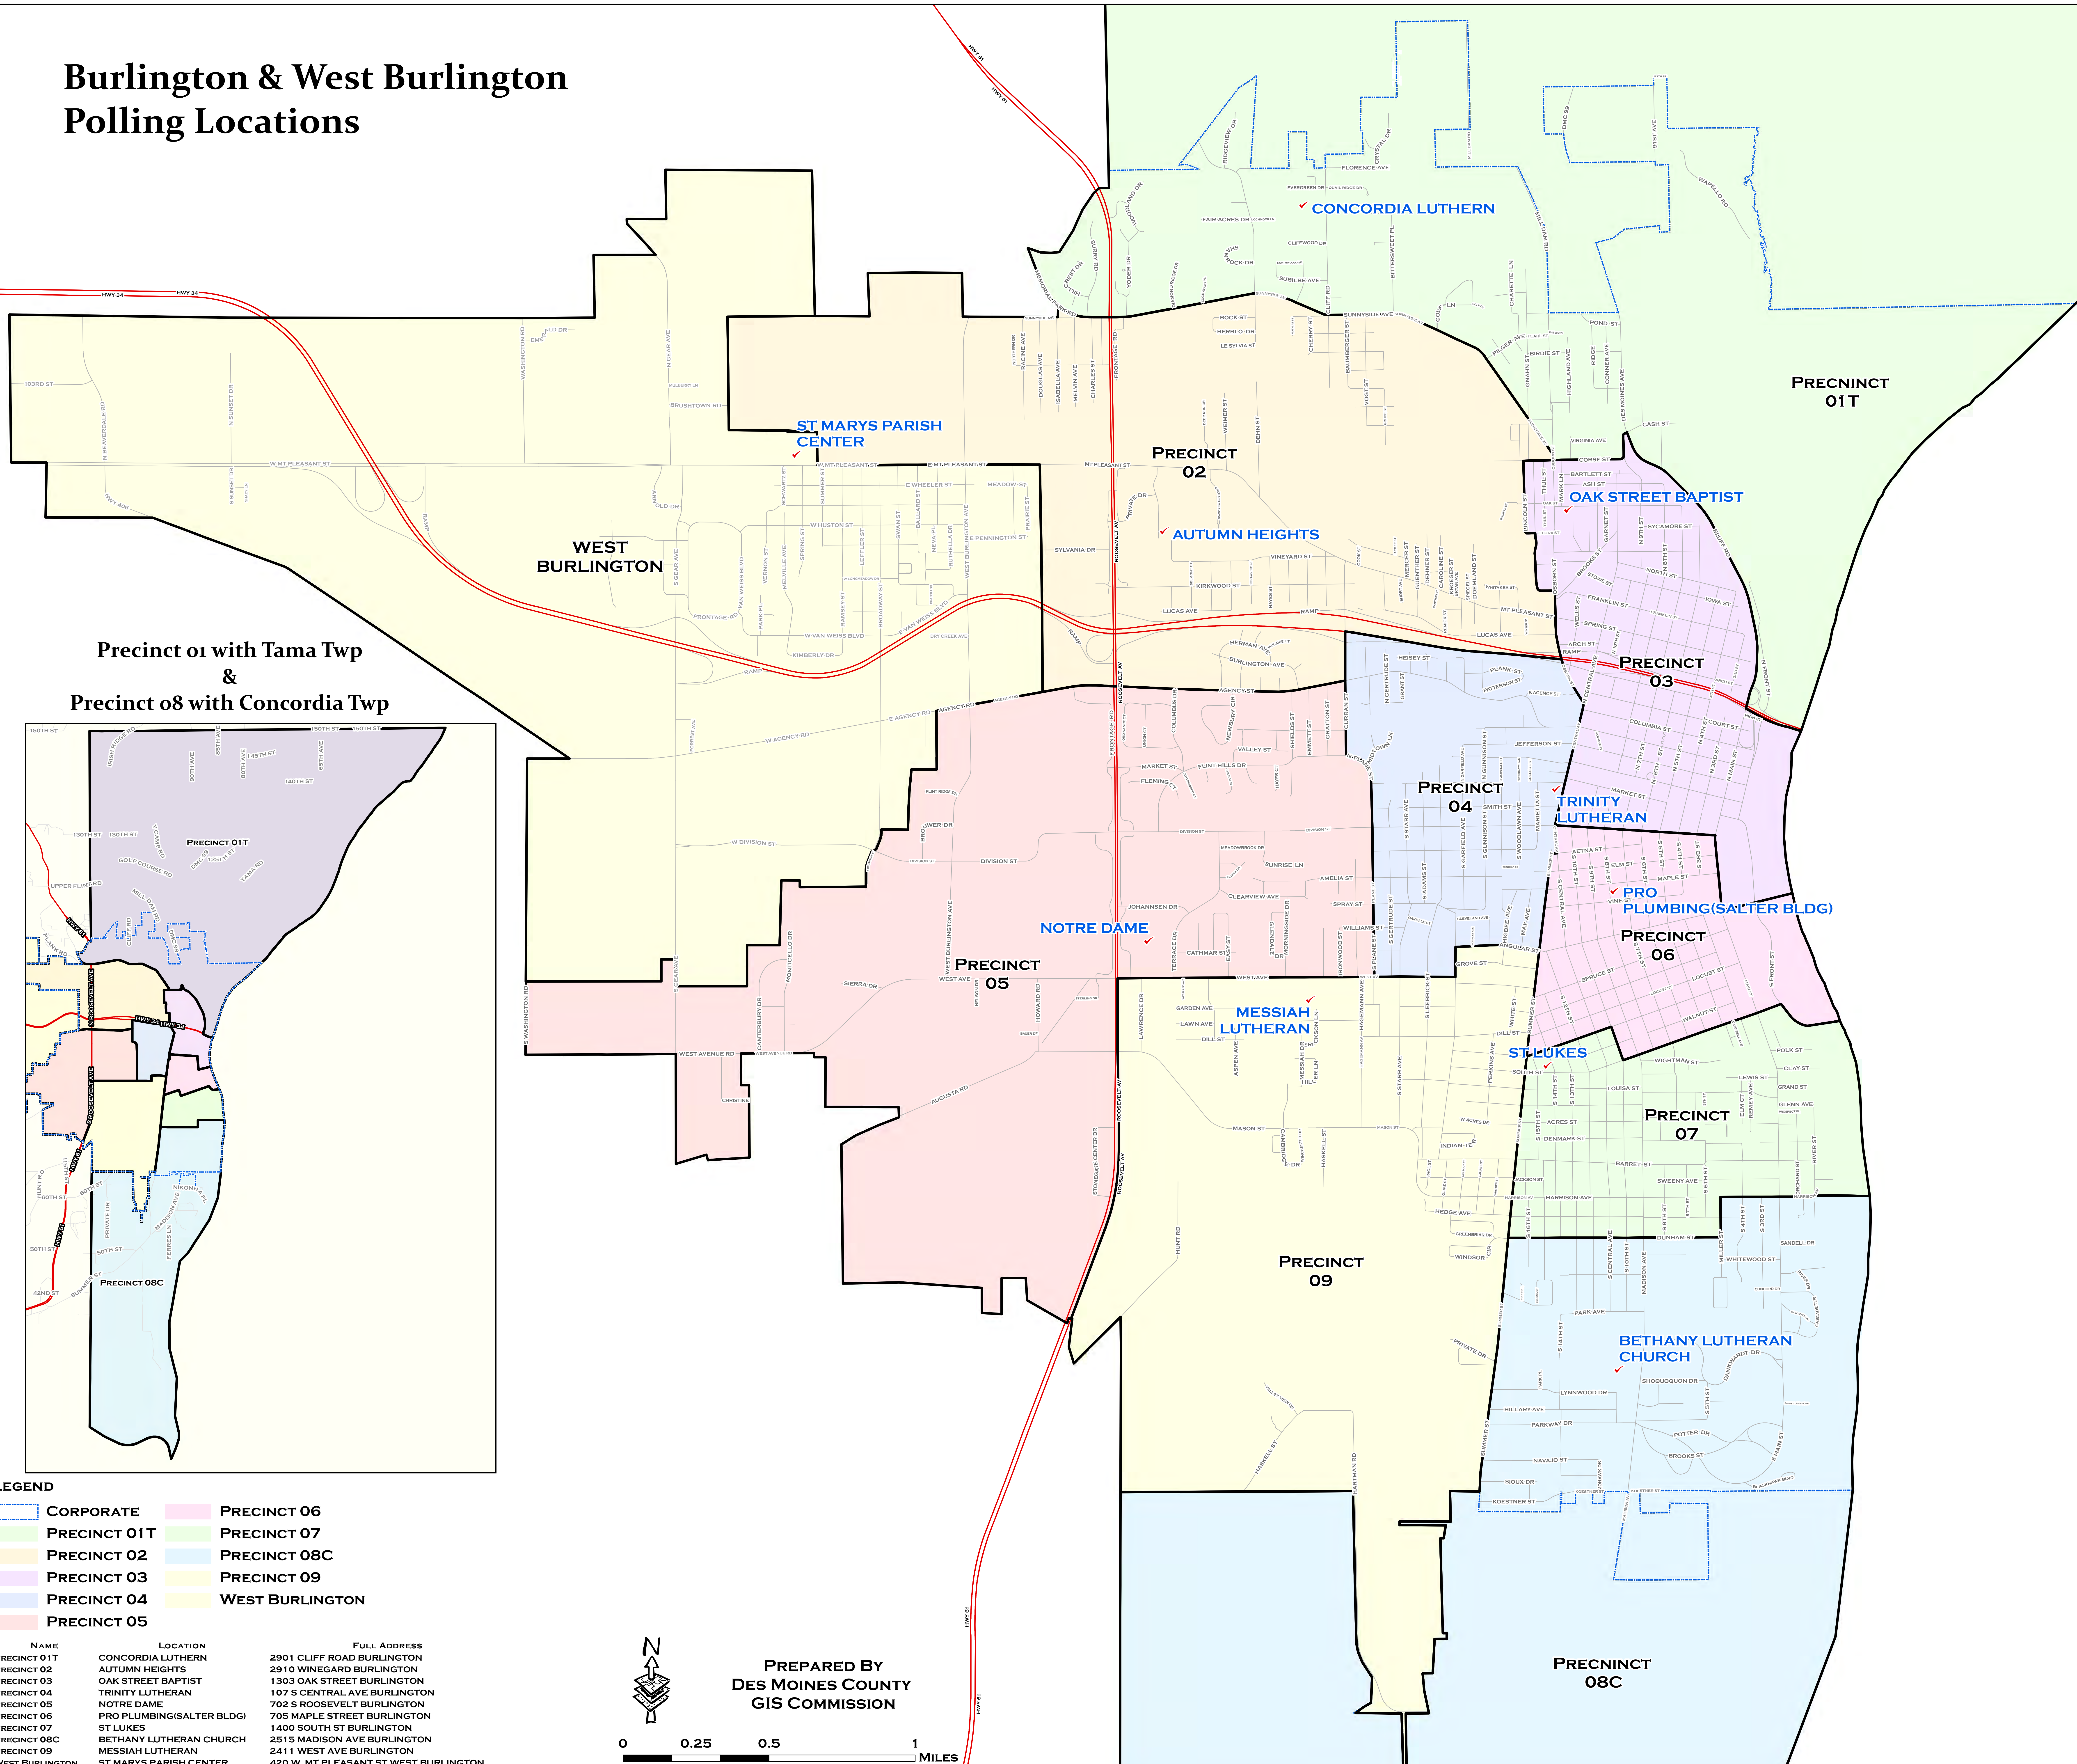

Burlington & West Burlington Polling Locations

Precinct 01 with Tama Twp
&
Precinct 08 with Concordia Twp

LEGEND

	CORPORATE		PRECINCT 06
	PRECINCT 01T		PRECINCT 07
	PRECINCT 02		PRECINCT 08C
	PRECINCT 03		PRECINCT 09
	PRECINCT 04		WEST BURLINGTON
	PRECINCT 05		

NAME	LOCATION	FULL ADDRESS
PRECINCT 01T	CONCORDIA LUTHERAN	2901 CLIFF ROAD BURLINGTON
PRECINCT 02	AUTUMN HEIGHTS	2910 WINEGARD BURLINGTON
PRECINCT 03	OAK STREET BAPTIST	1303 OAK STREET BURLINGTON
PRECINCT 04	TRINITY LUTHERAN	107 S CENTRAL AVE BURLINGTON
PRECINCT 05	NOTRE DAME	702 S ROOSEVELT BURLINGTON
PRECINCT 06	PRO PLUMBING(SALTER BLDG)	705 MAPLE STREET BURLINGTON
PRECINCT 07	ST LUKES	1400 SOUTH ST BURLINGTON
PRECINCT 08C	BETHANY LUTHERAN CHURCH	2515 MADISON AVE BURLINGTON
PRECINCT 09	MESSIAH LUTHERAN	2411 WEST AVE BURLINGTON
WEST BURLINGTON	ST MARYS PARISH CENTER	420 W MT PLEASANT ST WEST BURLINGTON

PREPARED BY
DES MOINES COUNTY
GIS COMMISSION

0 0.25 0.5 1 MILES